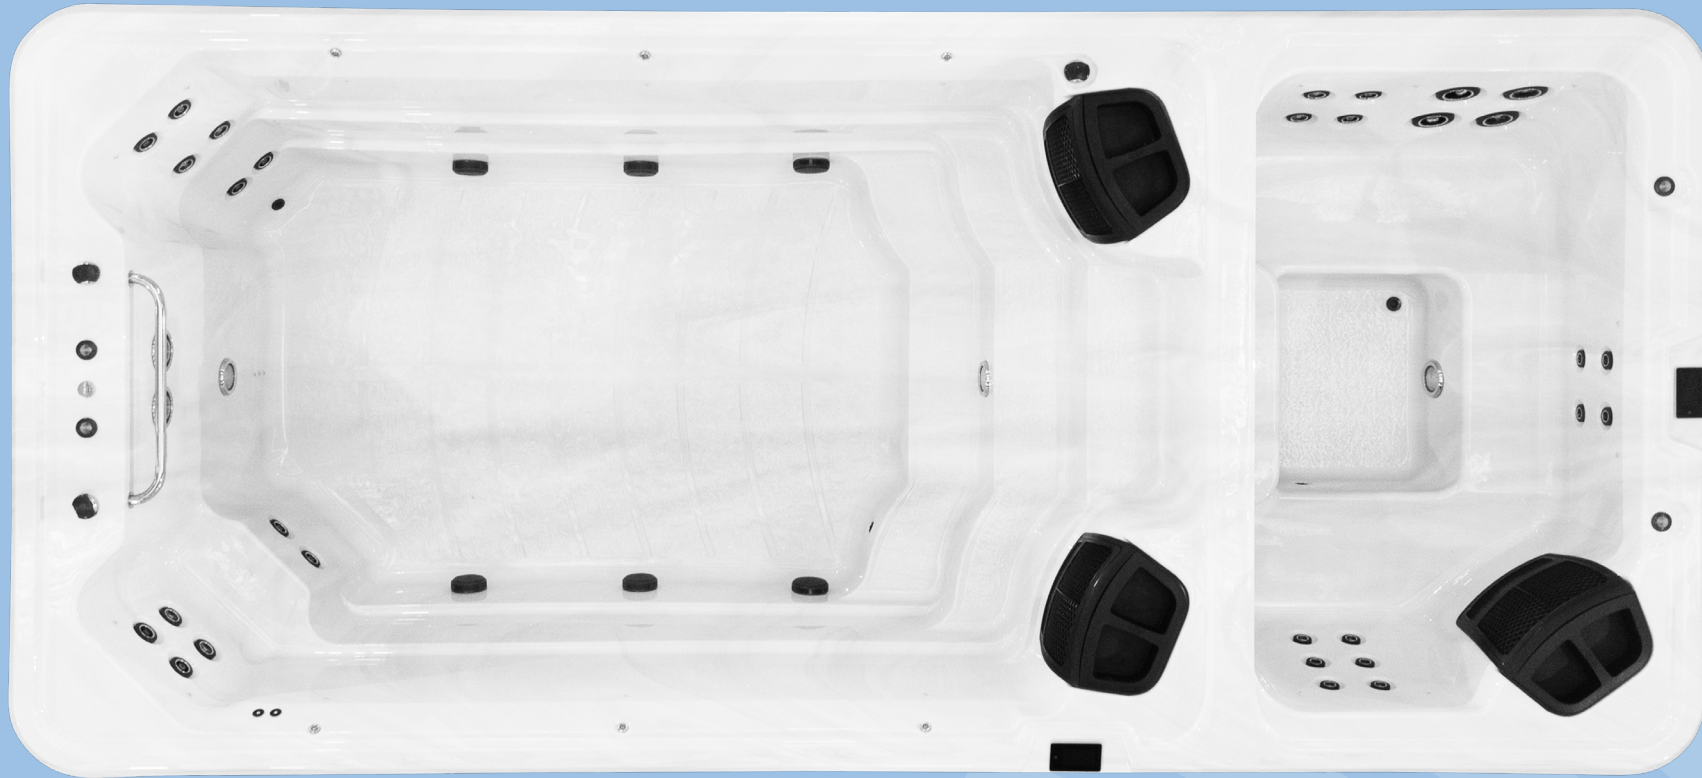

Shell Colours

- White
- White Marble
- Sandstone
- Blue Marble
- Black Marble

Cabinet Colours

- Grey
- Charcoal
- Ash
- WhiteWash
- Timber

AquaStream 5 *Dual Zone*

Dimensions	4975mm x 2280mm x 1400mm
Seats	5 and 1 standup massage seat
Total Jets	40
Total Pumps Swim End	3
Total Pumps Spa End	2
Pump Power	975 litres per minute at 4.2HP peak rate and 3HP continuous
Heating	2 x 3kW
Swim Water Capacity	5200 Litres
Spa Water Capacity	1050 Litres
Weight	1100kg
Water Management	Ozone Purification System Circulation Pump
Lighting System	LED Perimeter and mood lighting
Jet Style	Flush Mount Spa Jets
Touch Pad	iTouch
Waterfall Jets	6
Spa Insulation	8 Layer Arctic Insulation
Spa Cabinet	TuffLock
Cover	AquaTherm Lockable Hardcover or AquaGlide Rolling Cover
Warranties	7 Year Key Equipment Warranty 25 Year Structural Frame Warranty 25 Year Shell Warranty

See the
AquaStream 5
Dual Zone
in action

Swim Area - 2.60m

Dual Zones for Flexibility

At 5 metres with a 3.5 metre swim zone, the AquaStream 5 Dual Zone features an advanced swim system, creating a strong, consistent current for swimming and play. With 40 jets and dual temperature control, it combines dynamic fitness options with relaxing hydrotherapy for total comfort and efficiency.