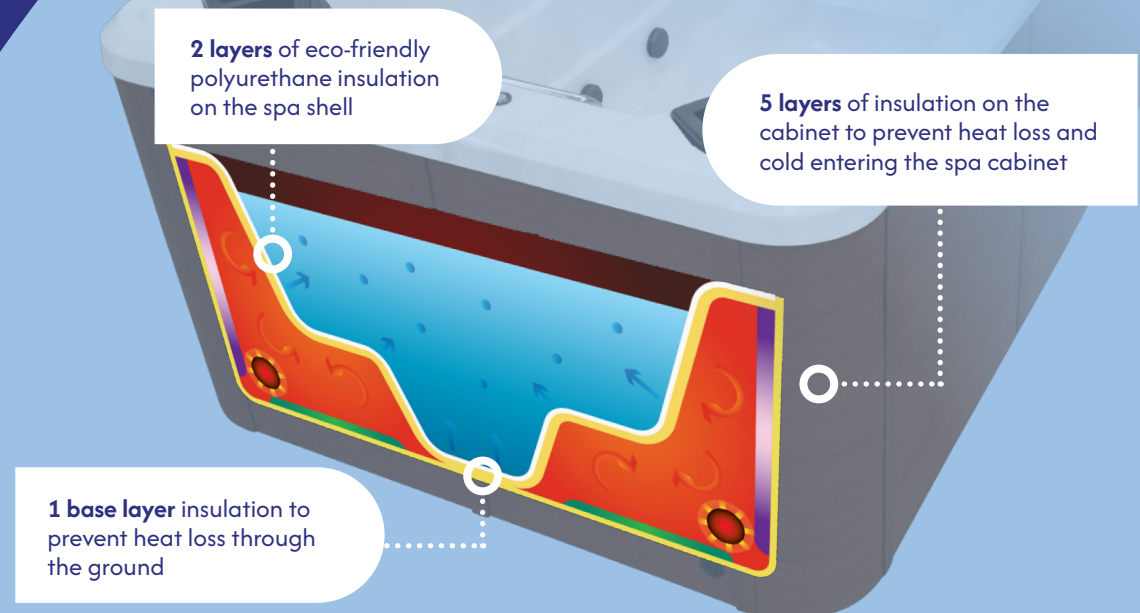

The 8 layer insulation system includes

5 layers that surround the spa cabinet.

1 layer on the base to prevent heat loss through the ground.

2 layers of sprayed eco-friendly polyurethane foam locking in the spa's temperature.

These layers work together to provide an energy-efficient solution that is unmatched in the Australian spa market, creating a genuinely ground-breaking eco-friendly spa system.