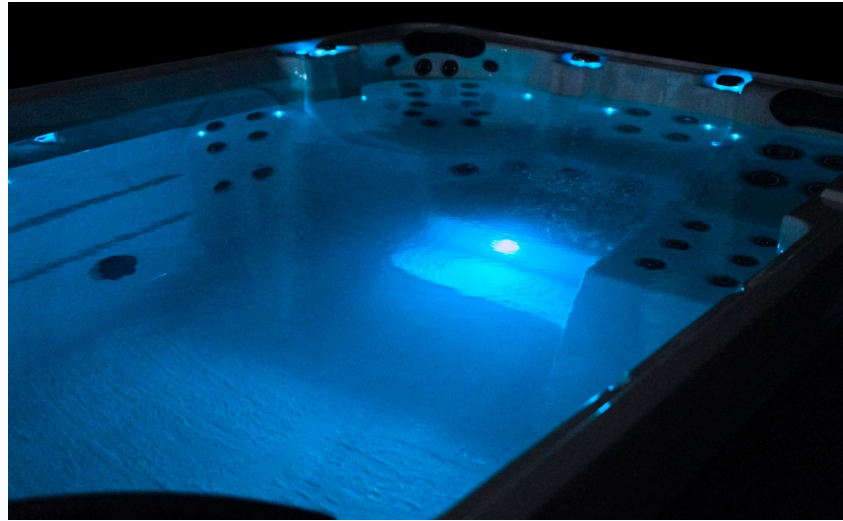

The Tufflock Cabinet system enhances the look of your swim spa while delivering durability and protection. Built to withstand the elements, the Tufflock Cabinet locks together seamlessly, offering a secure barrier to protect the inner workings of your spa. Made from Eternawood, the Tufflock cabinet is maintenance-free without the worry of ongoing upkeep.