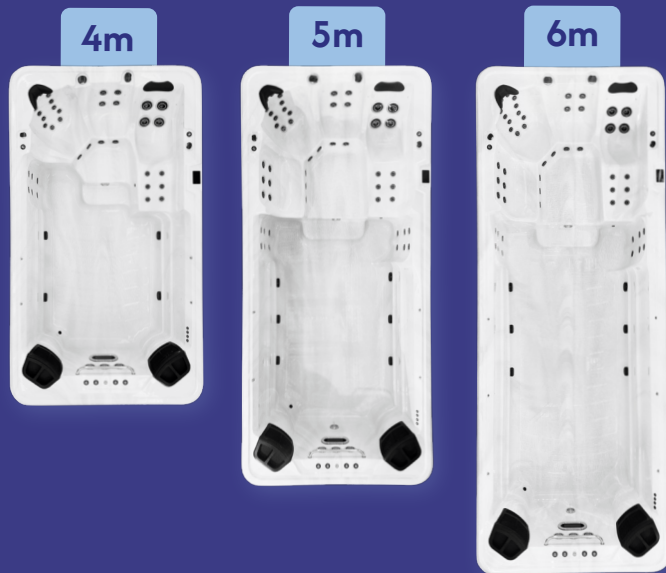

AquaFit Pro Single Zone Swim Spas

The AquaFit Pro Single Zone models combine an open swim area for fitness with targeted hydrotherapy seating for relaxation. Equipped with Hurricane Swim Jets and Hurricane Lift Jets, these models deliver a powerful current and added buoyancy, providing the perfect balance of challenge and comfort.

- **AquaFit Pro 4 Single Zone**
- **AquaFit Pro 5 Single Zone**
- **AquaFit Pro 6 Single Zone**