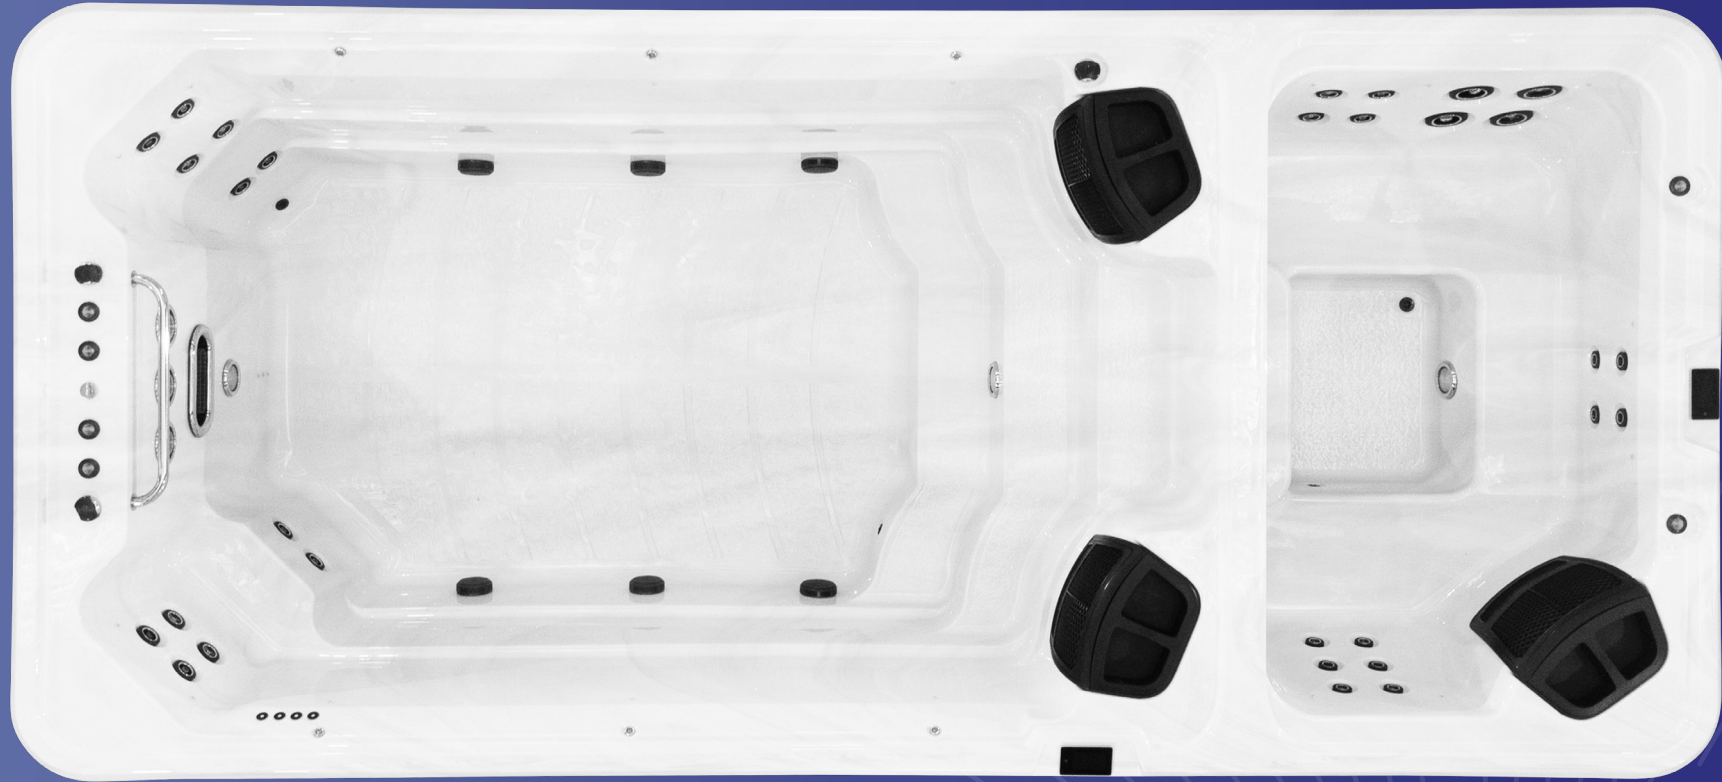

Shell Colours

- White
- White Marble
- Sandstone
- Blue Marble
- Black Marble

Cabinet Colours

- Grey
- Charcoal
- Ash
- WhiteWash
- Timber

AquaFit Pro 5 *Dual Zone*

Dimensions	4975mm x 2280mm x 1400mm
Seats	5 and 1 standup massage seats
Total Jets	42
Total Pumps Swim End	5
Total Pumps Spa End	2
Pump Power	975 litres per minute at 4.2HP peak rate and 3HP continuous
Heating	2 x 3kW
Swim Water Capacity	5200 Litres
Spa Water Capacity	1050 Litres
Weight	1100kg
Water Management	Ozone Purification System Circulation Pump
Lighting System	LED Perimeter and mood lighting
Jet Style	Flush Mount Spa Jets
Touch Pad	iTouch
Waterfall Jets	6
Spa Insulation	8 Layer Arctic Insulation
Spa Cabinet	TuffLock
Cover	AquaTherm Lockable Hardcover or AquaGlide Rolling Cover
Warranties	7 Year Key Equipment Warranty 25 Year Structural Frame Warranty 25 Year Shell Warranty

See the
AquaFit Pro 5
Dual Zone
in action

Swim Area - 2.60m

Dual Zones for Fitness and Relaxation

At 5 metres with a 4 metre swim zone, the AquaFit Pro 5 Dual Zone features separate zones for swimming and spa use. With 42 jets, including Hurricane Swim Jets for a strong, steady current and the Hurricane Lift Swim Jet for gentle body support and buoyancy, this model offers a professional-grade swim experience alongside a relaxing spa. It's the perfect choice for balancing dynamic workouts with ultimate comfort.