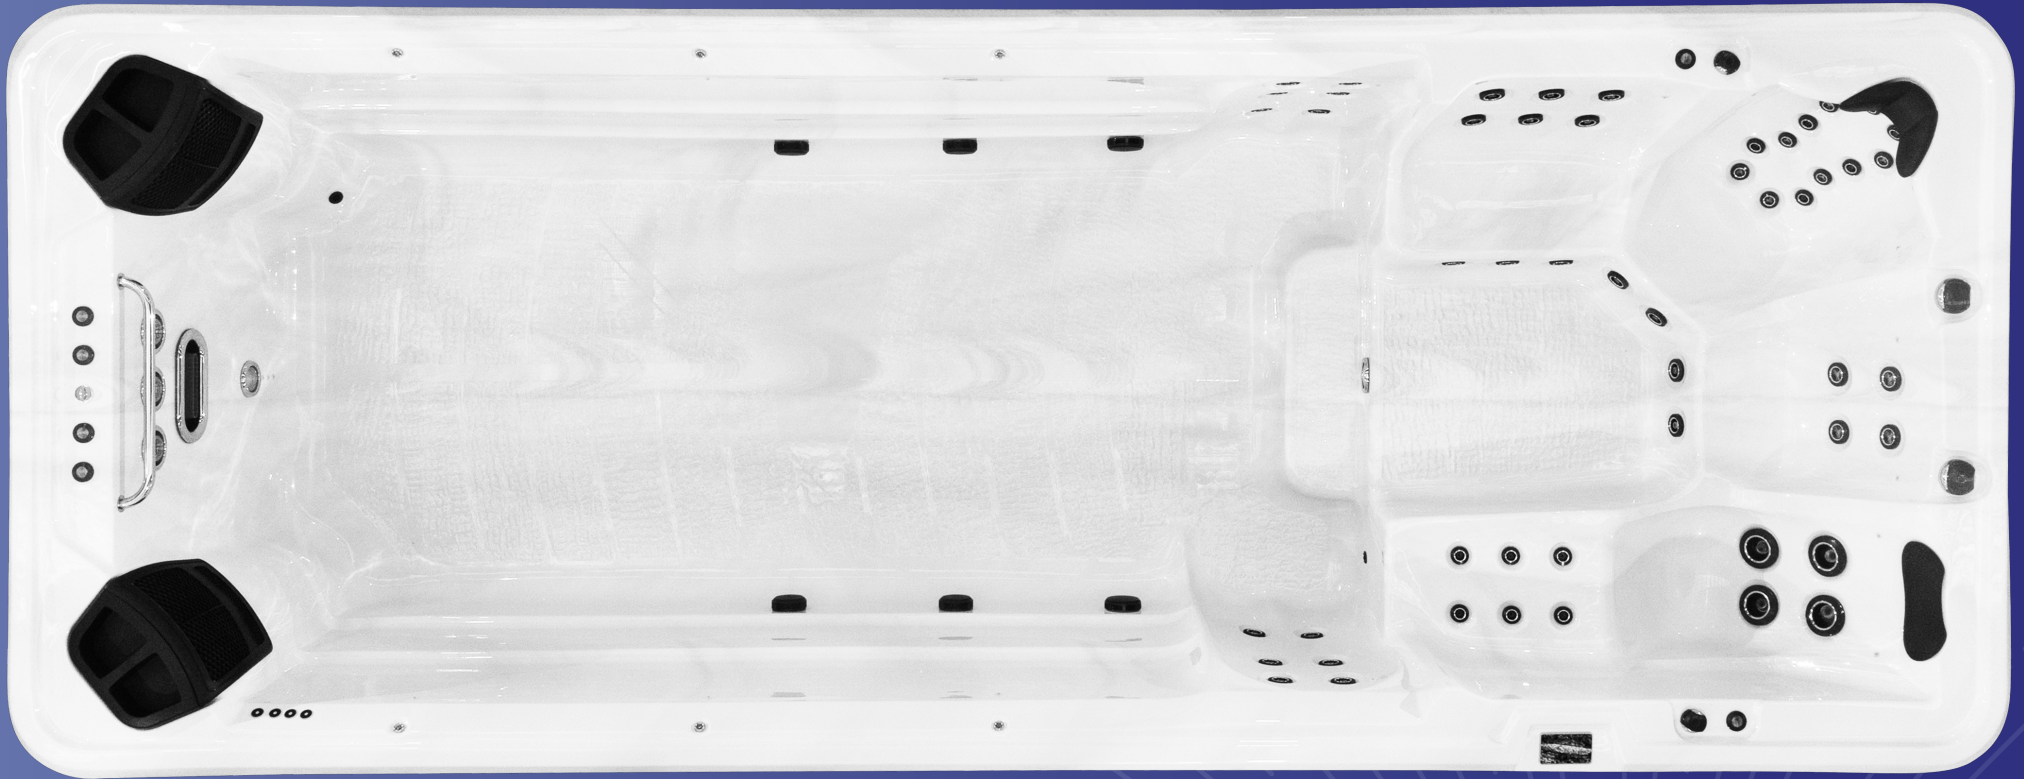

See the
AquaFit Pro 5
Single Zone
in action

Swim Area - 2.90m

Professional Swim and Hydrotherapy

At 5 metres with 62 jets, the AquaFit Pro 5 Single Zone delivers a spacious and powerful swim spa experience. Featuring Hurricane Swim Jets for a strong, steady current and the Hurricane Lift Swim Jet for gentle body support and buoyancy, it provides a seamless blend of challenging swimming and relaxing hydrotherapy, all in one versatile design.

Shell Colours

- White
- White Marble
- Sandstone
- Blue Marble
- Black Marble

Cabinet Colours

- Grey
- Charcoal
- Ash
- WhiteWash
- Timber

AquaFit Pro 6

Single Zone

Dimensions	5950mm x 2280mm x 1400mm
Seats	4 and 2 standup massage seats
Total Jets	64
Total Pumps	5
Pump Power	975 litres per minute at 4.2HP peak rate and 3HP continuous
Heating	3kW
Water Capacity	8800 Litres
Weight	1400kg
Water Management	Ozone Purification System Circulation Pump
Lighting System	LED Perimeter and mood lighting
Jet Style	Flush Mount Spa Jets
Touch Pad	iTouch
Waterfall Jets	6
Spa Insulation	8 Layer Arctic Insulation
Spa Cabinet	TuffLock
Cover	AquaTherm Lockable Hardcover or AquaGlide Rolling Cover
Warranties	7 Year Key Equipment Warranty 25 Year Structural Frame Warranty 25 Year Shell Warranty

See the
AquaFit Pro 6
Single Zone
in action

Swim Area - 3.90m

Ultimate Space and Performance

At 6 metres with 64 jets, the AquaFit Pro 6 Single Zone offers the largest and most powerful swim spa experience in the AquaFit Pro range. Equipped with Hurricane Swim Jets for a strong, steady current and the Hurricane Lift Swim Jet for gentle body support and buoyancy, it ensures a smooth, balanced swim. Perfect for fitness and relaxation, this model provides ample space for dynamic training and soothing hydrotherapy.