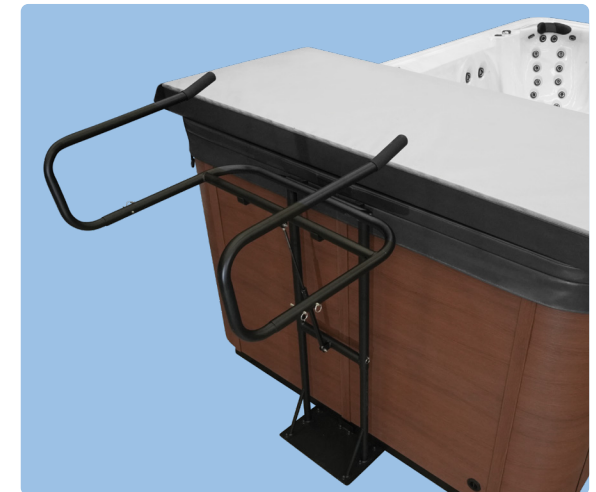

Swim Spa Cover Lifter

The Swim Spa Cover Lifter makes removing your spa cover simple and hassle-free. Just fold the cover in half and slide it into the cradle, which smoothly lifts the cover upright in one easy motion—and returns it just as effortlessly when you're done. Built to withstand the elements, this weather-resistant, freestanding design ensures years of reliable use.