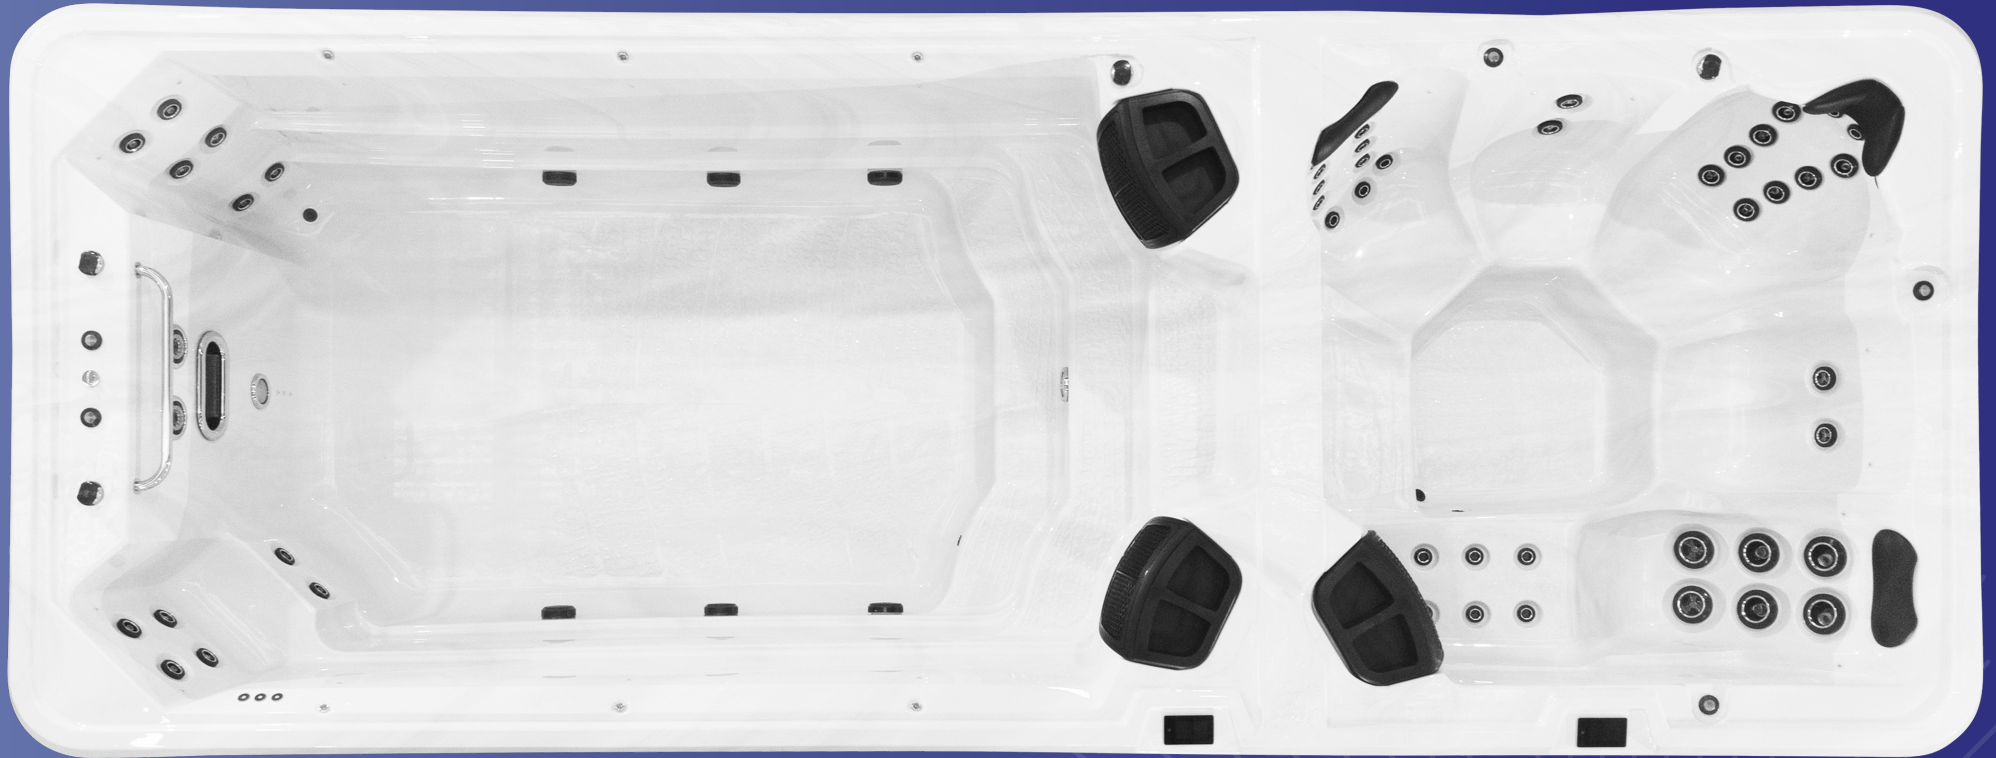

See the
AquaFit 5
Dual Zone
in action

Swim Area - 2.60m

A Versatile Swim and Spa Experience

At 5 metres with a 4 metre swim zone, the AquaFit 5 Dual Zone features independent zones for swimming and spa use. Equipped with 41 jets, including Hurricane Swim Jets for a strong, steady current and the Hurricane Lift Swim Jet for gentle body support and buoyancy, it offers a smooth, comfortable swim experience. Paired with a dedicated spa zone, it's ideal for balancing fitness and relaxation.

Shell Colours

- White
- White Marble
- Sandstone
- Blue Marble
- Black Marble

Cabinet Colours

- Grey
- Charcoal
- Ash
- WhiteWash
- Timber

AquaFit 6 *Dual Zone*

Dimensions	5950mm x 2280mm x 1400mm
Seats	7 and 1 standup massage seats
Total Jets	64
Total Pumps Swim End	4
Total Pumps Spa End	3
Pump Power	975 litres per minute at 4.2HP peak rate and 3HP continuous
Heating	3kW
Swim Water Capacity	6000 Litres
Spa Water Capacity	1300 Litres
Weight	1450kg
Water Management	Ozone Purification System Circulation Pump
Lighting System	LED Perimeter and mood lighting
Jet Style	Flush Mount Spa Jets
Touch Pad	iTouch
Waterfall Jets	6
Spa Insulation	8 Layer Arctic Insulation
Spa Cabinet	TuffLock
Cover	AquaTherm Lockable Hardcover or AquaGlide Rolling Cover
Warranties	7 Year Key Equipment Warranty 25 Year Structural Frame Warranty 25 Year Shell Warranty

See the
AquaFit 6
Dual Zone
in action

Swim Area - 2.90m

Expansive Swim and Spa Experience

At 6 metres with a 5 metre swim zone, the AquaFit 6 Dual Zone offers the largest swim and spa experience in the range. Featuring 64 jets, including Hurricane Swim Jets for a strong, steady current and the Hurricane Lift Swim Jet for gentle body support and buoyancy, this model ensures both fitness and relaxation. Designed for those who value space and versatility, it delivers dynamic performance and luxurious comfort in one.