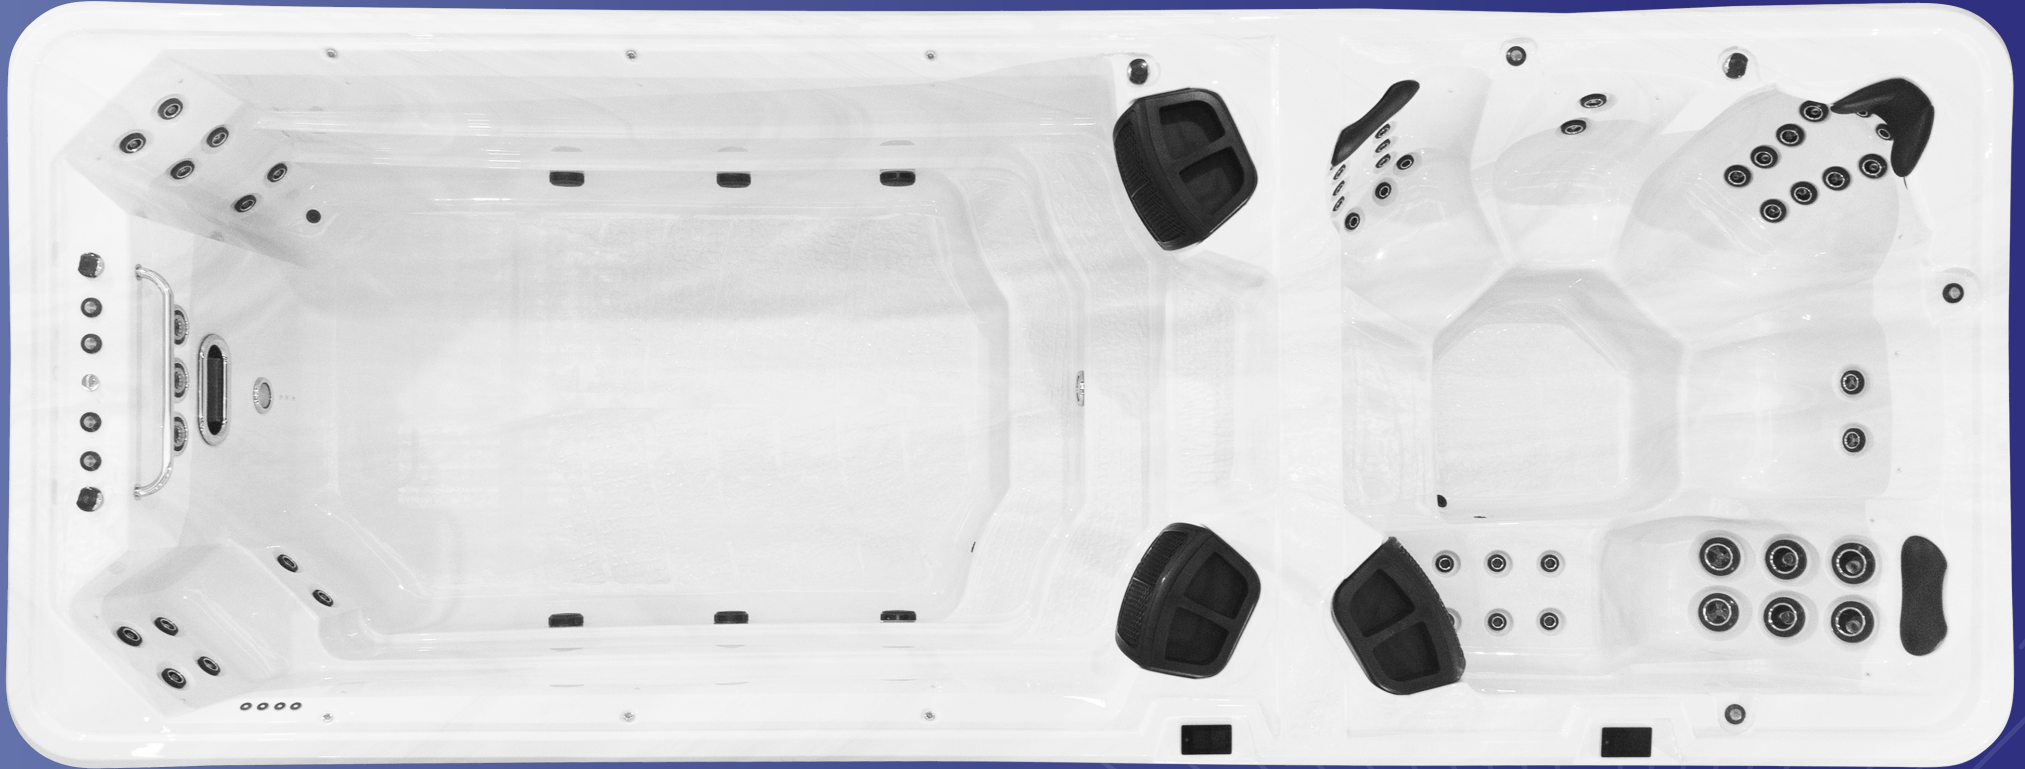

See the
AquaFit Pro 5
Dual Zone
in action

Swim Area - 2.60m

Dual Zones for Fitness and Relaxation

At 5 metres with a 4 metre swim zone, the AquaFit Pro 5 Dual Zone features separate zones for swimming and spa use. With 42 jets, including Hurricane Swim Jets for a strong, steady current and the Hurricane Lift Swim Jet for gentle body support and buoyancy, this model offers a professional-grade swim experience alongside a relaxing spa. It's the perfect choice for balancing dynamic workouts with ultimate comfort.

Shell Colours

- White
- White Marble
- Sandstone
- Blue Marble
- Black Marble

Cabinet Colours

- Grey
- Charcoal
- Ash
- WhiteWash
- Timber

AquaFit Pro 6 *Dual Zone*

Dimensions	5950mm x 2280mm x 1400mm
Seats	7 and 1 standup massage seats
Total Jets	65
Total Pumps Swim End	5
Total Pumps Spa End	3
Pump Power	975 litres per minute at 4.2HP peak rate and 3HP continuous
Heating	2 x 3kW
Swim Water Capacity	6000 Litres
Spa Water Capacity	1300 Litres
Weight	1450kg
Water Management	Ozone Purification System Circulation Pump
Lighting System	LED Perimeter and mood lighting
Jet Style	Flush Mount Spa Jets
Touch Pad	iTouch
Waterfall Jets	6
Spa Insulation	8 Layer Arctic Insulation
Spa Cabinet	TuffLock
Cover	AquaTherm Lockable Hardcover or AquaGlide Rolling Cover
Warranties	7 Year Key Equipment Warranty 25 Year Structural Frame Warranty 25 Year Shell Warranty

See the
AquaFit Pro 6
Dual Zone
in action

Swim Area - 2.90m

Maximum Space, Dual-Zone Comfort

Spanning 6 metres with a 5 metre swim zone, the AquaFit Pro 6 Dual Zone is the largest model in the Pro range. Featuring 65 jets, including Hurricane Swim Jets for a strong, steady current and the Hurricane Lift Swim Jet for gentle body support and buoyancy, it provides an unparalleled swim spa experience. With independent zones for swimming and spa use, this model seamlessly combines dynamic aquatic fitness with luxurious hydrotherapy.