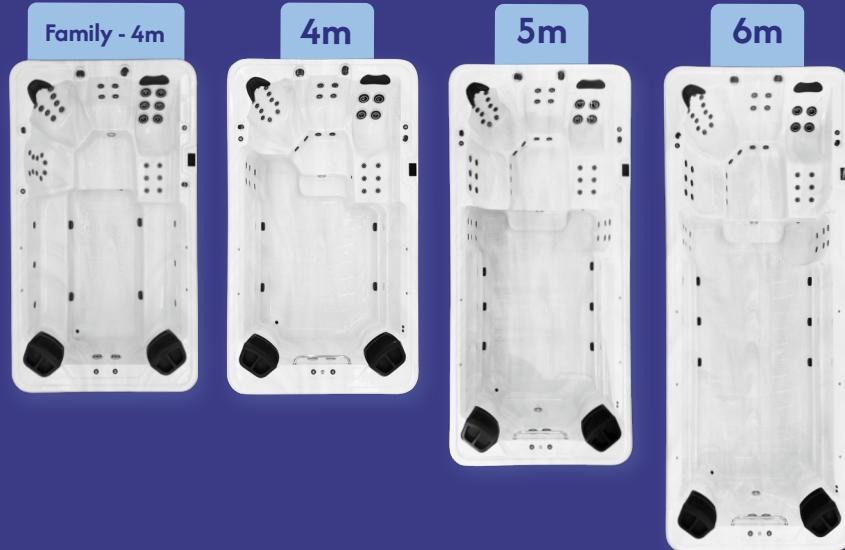

AquaStream Single Zone Swim Spas

The Single Zone models combine a spacious swim area with a dedicated hydrotherapy zone, providing the ultimate balance between fitness and relaxation. Available in three sizes—4, 5, and 6 metres—these models offer a strong, consistent swim current for training and exercise, alongside rejuvenating hydrotherapy seating for unwinding after a workout.

AquaStream Family

AquaStream 4 Single Zone

AquaStream 5 Single Zone

AquaStream 6 Single Zone

AquaStream Dual Zone

For those who want the best of both worlds, the Dual Zone models provide independent swim and spa areas. With separate temperature controls, you can enjoy an invigorating swim while keeping the spa zone warm and soothing. Available in 5 and 6 metres, the Dual Zone range delivers flexibility, comfort, and efficiency.