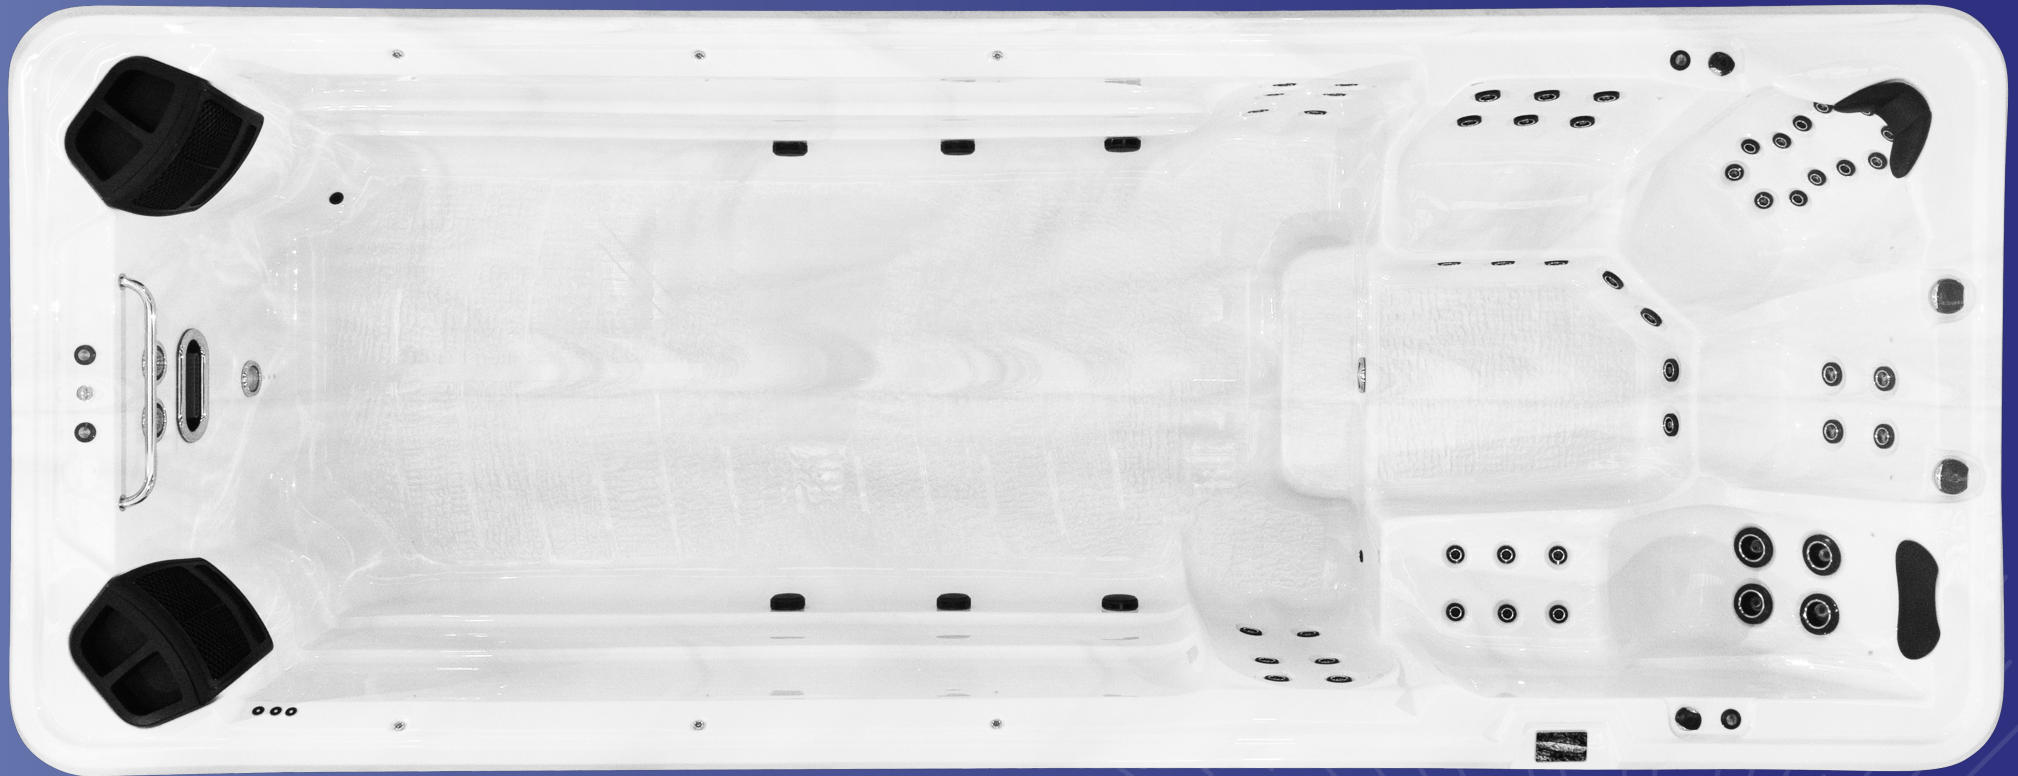

See the
AquaFit 5
Single Zone
in action

Swim Area - 2.90m

Balanced Power and Comfort

At 5 metres with a 3.5 metre swim zone and 61 jets, the AquaFit 5 Single Zone features Hurricane Swim Jets for a strong, steady current, catering to all swimming levels, and the Hurricane Lift Swim Jet, which provides gentle body support and buoyancy for an effortless swim. This model balances ample space with advanced hydrotherapy, making it ideal for fitness and relaxation.

Shell Colours

- White
- White Marble
- Sandstone
- Blue Marble
- Black Marble

Cabinet Colours

- Grey
- Charcoal
- Ash
- WhiteWash
- Timber

AquaFit 6 *Single Zone*

Dimensions	5950mm x 2280mm x 1400mm
Seats	4 and 2 standup massage seats
Total Jets	63
Total Pumps	4
Pump Power	975 litres per minute at 4.2HP peak rate and 3HP continuous
Heating	3kW
Water Capacity	8800 Litres
Weight	1400kg
Water Management	Ozone Purification System Circulation Pump
Lighting System	LED Perimeter and mood lighting
Jet Style	Flush Mount Spa Jets
Touch Pad	iTouch
Waterfall Jets	6
Spa Insulation	8 Layer Arctic Insulation
Spa Cabinet	TuffLock
Cover	AquaTherm Lockable Hardcover or AquaGlide Rolling Cover
Warranties	7 Year Key Equipment Warranty 25 Year Structural Frame Warranty 25 Year Shell Warranty

See the
AquaFit 6
Single Zone
in action

Swim Area - 3.90m

Maximum Space and Performance

At 6 metres with 63 jets, the AquaFit 6 Single Zone is the largest model in the AquaFit range. With Hurricane Swim Jets delivering a strong, steady current for all swimming levels and the Hurricane Lift Swim Jet offering gentle body support and buoyancy, this swim spa ensures a seamless and comfortable swim experience. Perfect for those seeking maximum space and performance, it blends exercise and relaxation effortlessly.