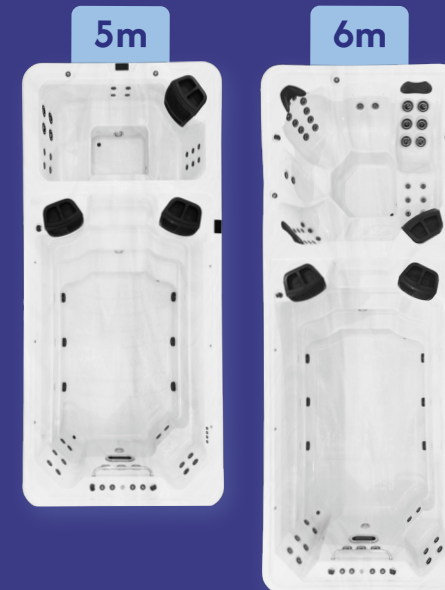

AquaFit Pro Dual Zone Swim Spas

The AquaFit Pro Dual Zone models offer independent swim and spa zones for tailored temperature control. Maintain an invigorating temperature for fitness in the swim zone while keeping the spa zone warm and soothing for ultimate relaxation. Featuring the same professional swim system—Hurricane Swim Jets for a powerful current and Hurricane Lift Jets for added buoyancy—these models deliver versatility, efficiency, and luxury.

- **AquaFit Pro 5 Dual Zone**
- **AquaFit Pro 6 Dual Zone**