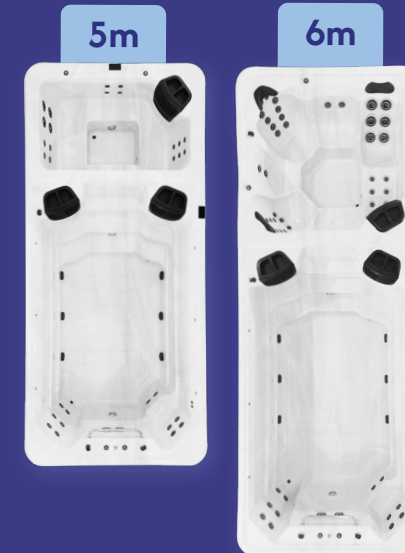

AquaStream Dual Zone

For those who want the best of both worlds, the Dual Zone models provide independent swim and spa areas. With separate temperature controls, you can enjoy an invigorating swim while keeping the spa zone warm and soothing. Available in 5 and 6 metres, the Dual Zone range delivers flexibility, comfort, and efficiency.

AquaStream 5 Dual Zone

AquaStream 6 Dual Zone