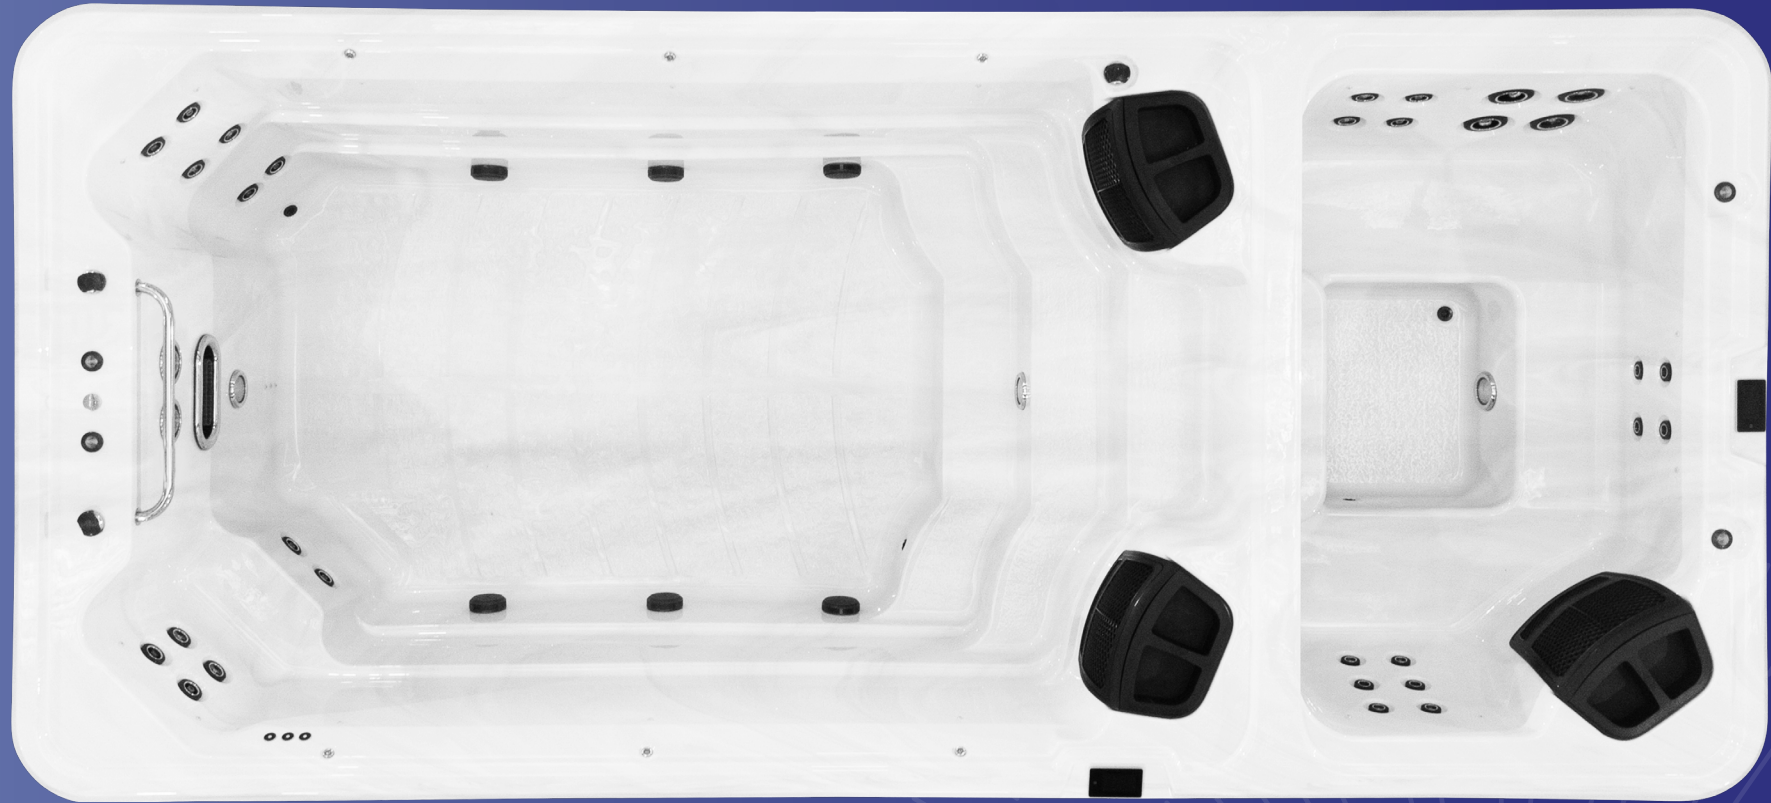

See the
AquaFit 6
Single Zone
in action

Swim Area - 3.90m

Maximum Space and Performance

At 6 metres with 63 jets, the AquaFit 6 Single Zone is the largest model in the AquaFit range. With Hurricane Swim Jets delivering a strong, steady current for all swimming levels and the Hurricane Lift Swim Jet offering gentle body support and buoyancy, this swim spa ensures a seamless and comfortable swim experience. Perfect for those seeking maximum space and performance, it blends exercise and relaxation effortlessly.

Shell Colours

- White
- White Marble
- Sandstone
- Blue Marble
- Black Marble

Cabinet Colours

- Grey
- Charcoal
- Ash
- WhiteWash
- Timber

AquaFit 5 *Dual Zone*

Dimensions	4975mm x 2280mm x 1400mm
Seats	5 and 1 standup massage seats
Total Jets	41
Total Pumps Swim End	4
Total Pumps Spa End	2
Pump Power	975 litres per minute at 4.2HP peak rate and 3HP continuous
Heating	3kW
Swim Water Capacity	5200 Litres
Spa Water Capacity	1050 Litres
Weight	1100kg
Water Management	Ozone Purification System Circulation Pump
Lighting System	LED Perimeter and mood lighting
Jet Style	Flush Mount Spa Jets
Touch Pad	iTouch
Waterfall Jets	6
Spa Insulation	8 Layer Arctic Insulation
Spa Cabinet	TuffLock
Cover	AquaTherm Lockable Hardcover or AquaGlide Rolling Cover
Warranties	7 Year Key Equipment Warranty 25 Year Structural Frame Warranty 25 Year Shell Warranty

See the
AquaFit 5
Dual Zone
in action

Swim Area - 2.60m

A Versatile Swim and Spa Experience

At 5 metres with a 4 metre swim zone, the AquaFit 5 Dual Zone features independent zones for swimming and spa use. Equipped with 41 jets, including Hurricane Swim Jets for a strong, steady current and the Hurricane Lift Swim Jet for gentle body support and buoyancy, it offers a smooth, comfortable swim experience. Paired with a dedicated spa zone, it's ideal for balancing fitness and relaxation.