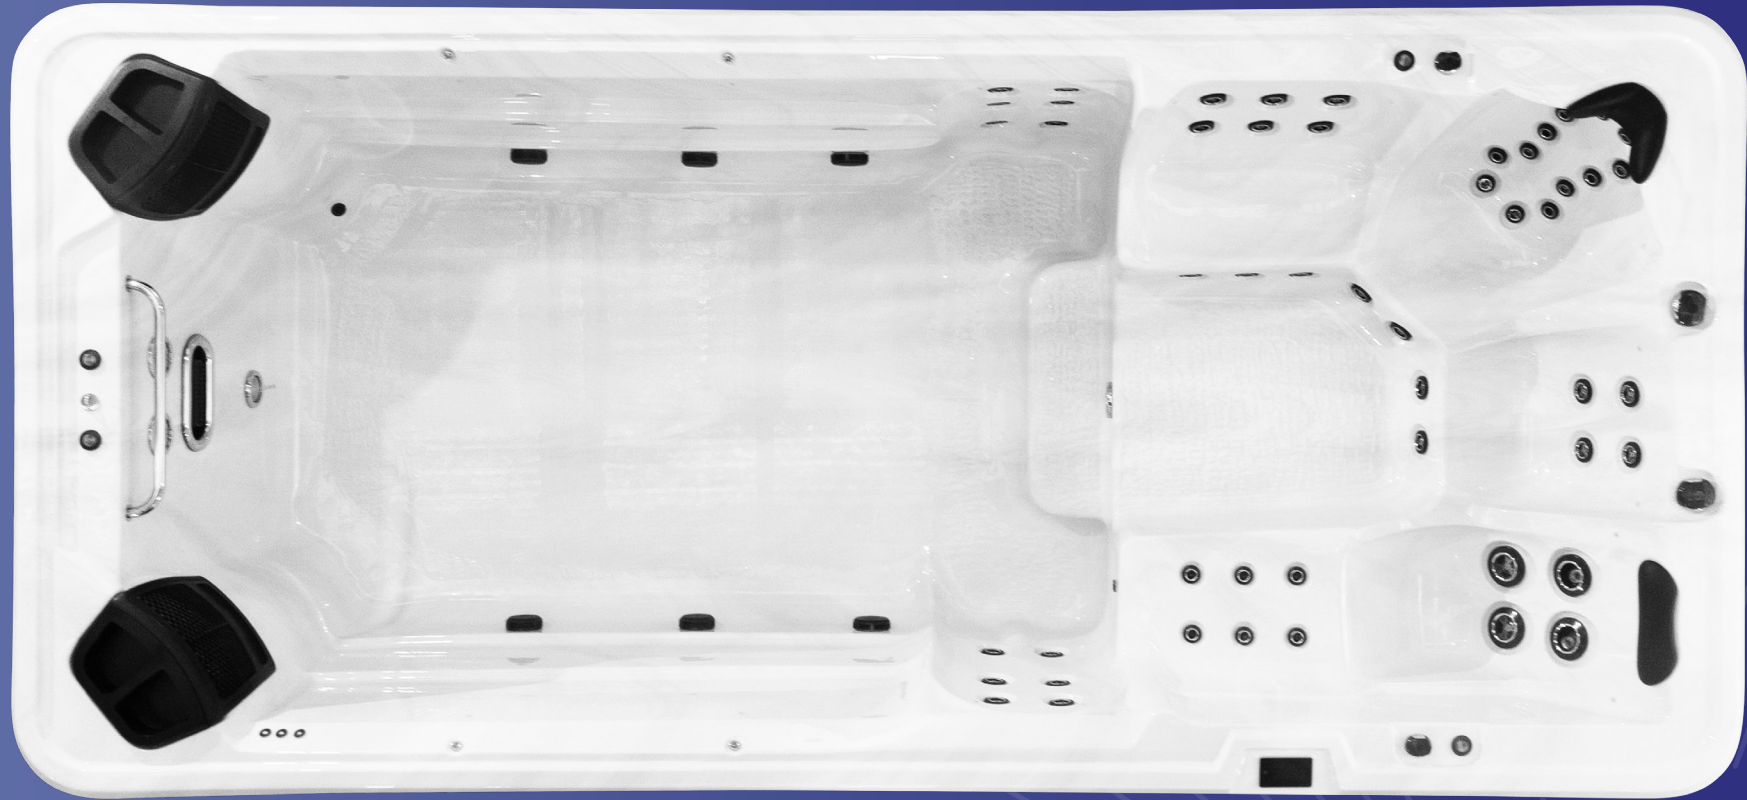

See the
AquaFit 4
Single Zone
in action

Swim Area - 2.30m

Effortless Swimming, Ultimate Relaxation

With 46 jets, including Hurricane Swim Jets for a strong, steady current and the Hurricane Lift Swim Jet for gentle body support and buoyancy, the AquaFit 4 Single Zone delivers a smooth, comfortable swim experience. Perfect for families, fitness enthusiasts, and entertainers, this compact model blends fitness and relaxation seamlessly.

Shell Colours

- White
- White Marble
- Sandstone
- Blue Marble
- Black Marble

Cabinet Colours

- Grey
- Charcoal
- Ash
- WhiteWash
- Timber

AquaFit 5 *Single Zone*

Dimensions	4975mm x 2280mm x 1400mm
Seats	4 and 2 standup massage seats
Total Jets	61
Total Pumps	4
Pump Power	975 litres per minute at 4.2HP peak rate and 3HP continuous
Heating	3kW
Water Capacity	6950 Litres
Weight	1100kg
Water Management	Ozone Purification System Circulation Pump
Lighting System	LED Perimeter and mood lighting
Jet Style	Flush Mount Spa Jets
Touch Pad	iTouch
Waterfall Jets	4
Spa Insulation	8 Layer Arctic Insulation
Spa Cabinet	TuffLock
Cover	AquaTherm Lockable Hardcover or AquaGlide Rolling Cover
Warranties	7 Year Key Equipment Warranty 25 Year Structural Frame Warranty 25 Year Shell Warranty

See the
AquaFit 5
Single Zone
in action

Swim Area - 2.90m

Balanced Power and Comfort

At 5 metres with a 3.5 metre swim zone and 61 jets, the AquaFit 5 Single Zone features Hurricane Swim Jets for a strong, steady current, catering to all swimming levels, and the Hurricane Lift Swim Jet, which provides gentle body support and buoyancy for an effortless swim. This model balances ample space with advanced hydrotherapy, making it ideal for fitness and relaxation.