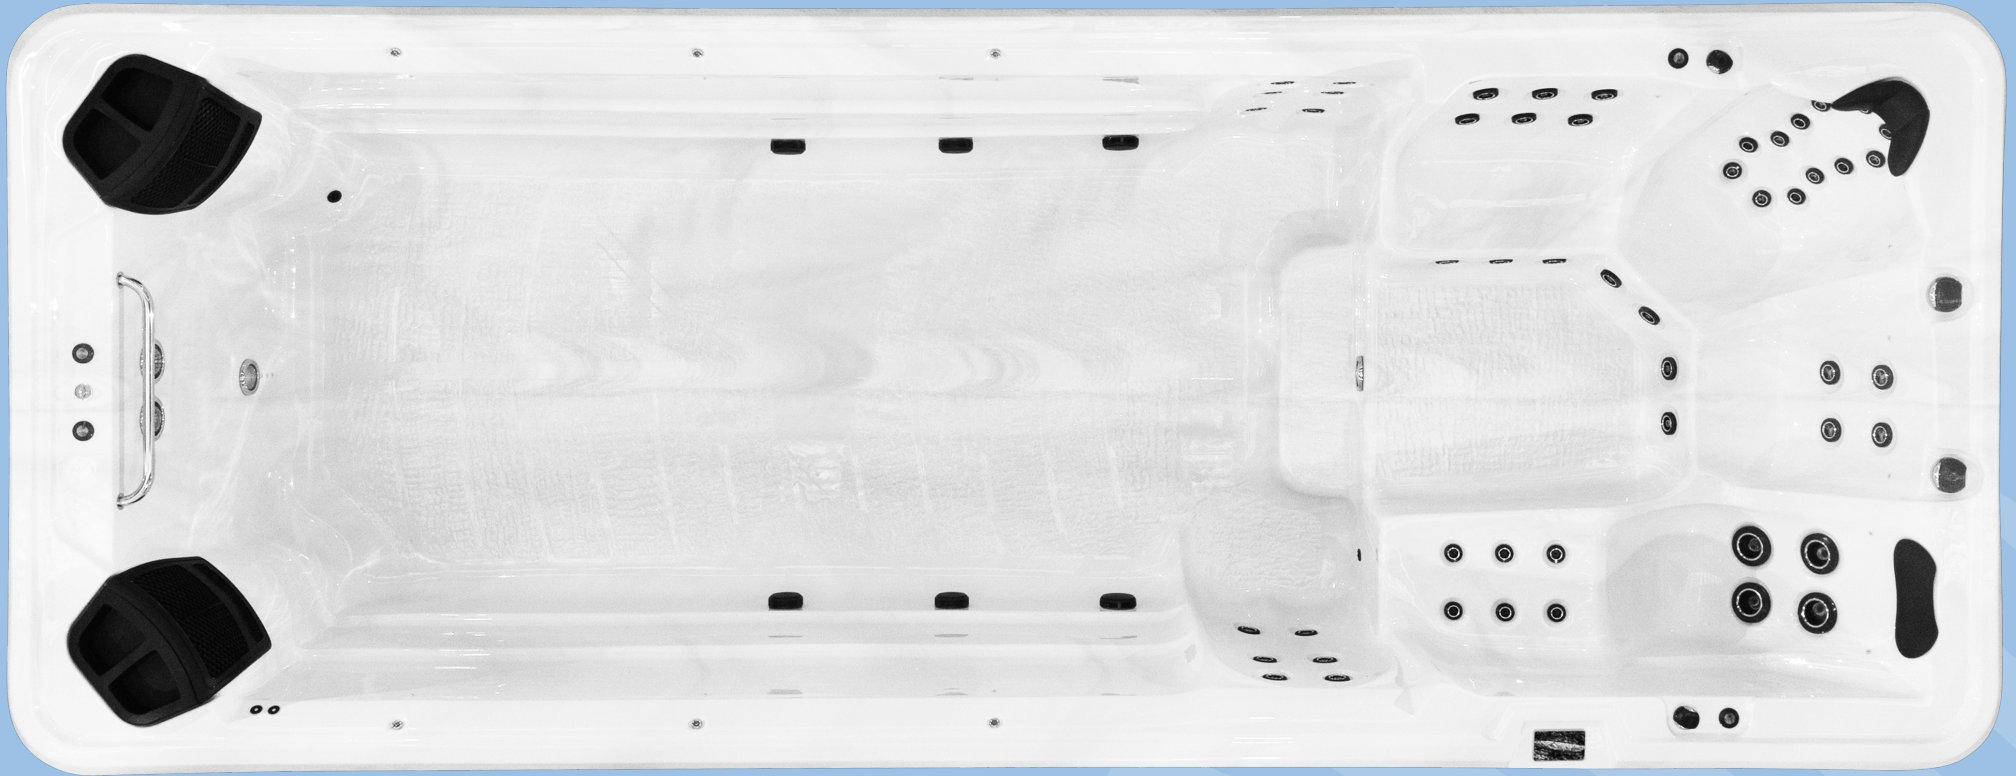

Shell Colours

- White
- White Marble
- Sandstone
- Blue Marble
- Black Marble

Cabinet Colours

- Grey
- Charcoal
- Ash
- WhiteWash
- Timber

AquaStream 6

Single Zone

Dimensions	5950mm x 2280mm x 1400mm
Seats	4 and 2 standup massage seats
Total Jets	62
Total Pumps	3
Pump Power	975 litres per minute at 4.2HP peak rate and 3HP continuous
Heating	3kW
Water Capacity	8800 Litres
Weight	1400kg
Water Management	Ozone Purification System Circulation Pump
Lighting System	LED Perimeter and mood lighting
Jet Style	Flush Mount Spa Jets
Touch Pad	iTouch
Waterfall Jets	6
Spa Insulation	8 Layer Arctic Insulation
Spa Cabinet	TuffLock
Cover	AquaTherm Lockable Hardcover or AquaGlide Rolling Cover
Warranties	7 Year Key Equipment Warranty 25 Year Structural Frame Warranty 25 Year Shell Warranty

See the
AquaStream 6
Single Zone
in action

Swim Area - 3.90m

Maximum Space, Maximum Performance

At 6 metres, the AquaStream 6 Single Zone is the largest model in the range, offering a 5 metre swim zone with a powerful, consistent current powered by the advanced swim system. Featuring 62 jets, it delivers an exceptional blend of fitness and hydrotherapy in a spacious design.