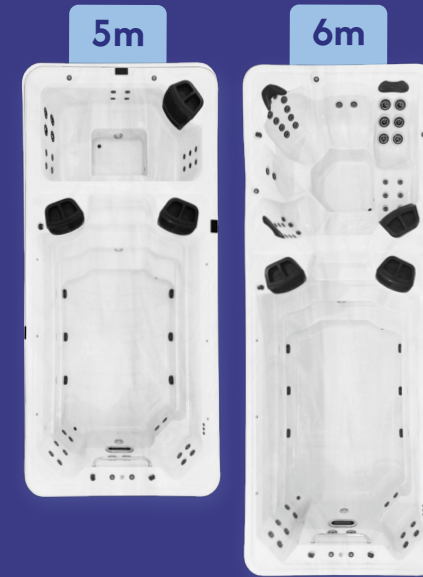

AquaFit Dual Zone Swim Spas

AquaFit Dual Zone models offer independent zones for swimming and spa use, allowing you to maintain the swim zone at an invigorating temperature while keeping the spa zone warm and soothing. Featuring the same advanced swim system as the Single Zone models, including Hurricane Swim Jets for a strong current and Hurricane Lift Jets for enhanced buoyancy, the Dual Zone range ensures a smooth, supportive swim. Available in 5 and 6 metre sizes, it's ideal for those who want customisable comfort, dynamic performance, and energy-efficient operation.

AquaFit 5 Dual Zone

AquaFit 6 Dual Zone