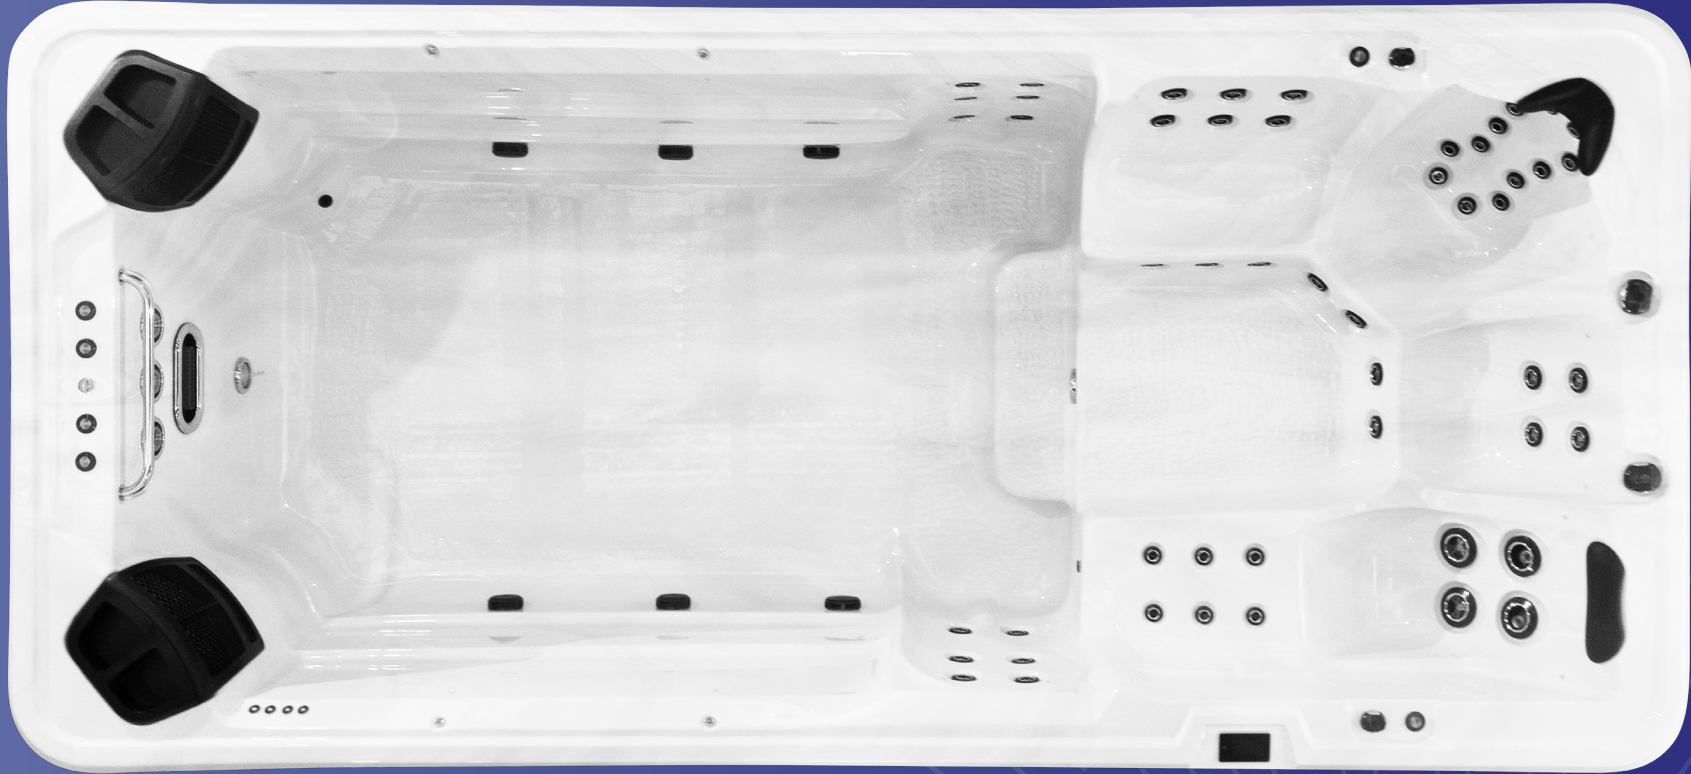

Swim Area - 2.90m

Professional Swim and Hydrotherapy

At 5 metres with 62 jets, the AquaFit Pro 5 Single Zone delivers a spacious and powerful swim spa experience. Featuring Hurricane Swim Jets for a strong, steady current and the Hurricane Lift Swim Jet for gentle body support and buoyancy, it provides a seamless blend of challenging swimming and relaxing hydrotherapy, all in one versatile design.

Shell Colours

- White
- White Marble
- Sandstone
- Blue Marble
- Black Marble

Cabinet Colours

- Grey
- Charcoal
- Ash
- WhiteWash
- Timber