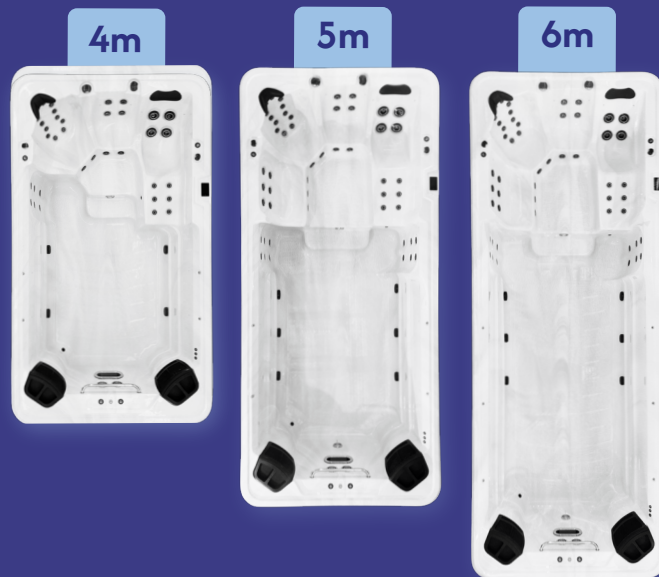

AquaFit Single Zone Swim Spas

Perfect for those seeking a streamlined swim spa experience, AquaFit Single Zone models feature a spacious swim area and relaxing hydrotherapy seats. Powered by Hurricane Swim Jets for a strong, steady current and Hurricane Lift Jets for added buoyancy, these models provide a balanced and supportive swim experience for all fitness levels. Available in 4, 5, and 6 metre sizes, the AquaFit Single Zone strikes the perfect balance between fitness and comfort.

AquaFit 4 Single Zone

AquaFit 5 Single Zone

AquaFit 6 Single Zone