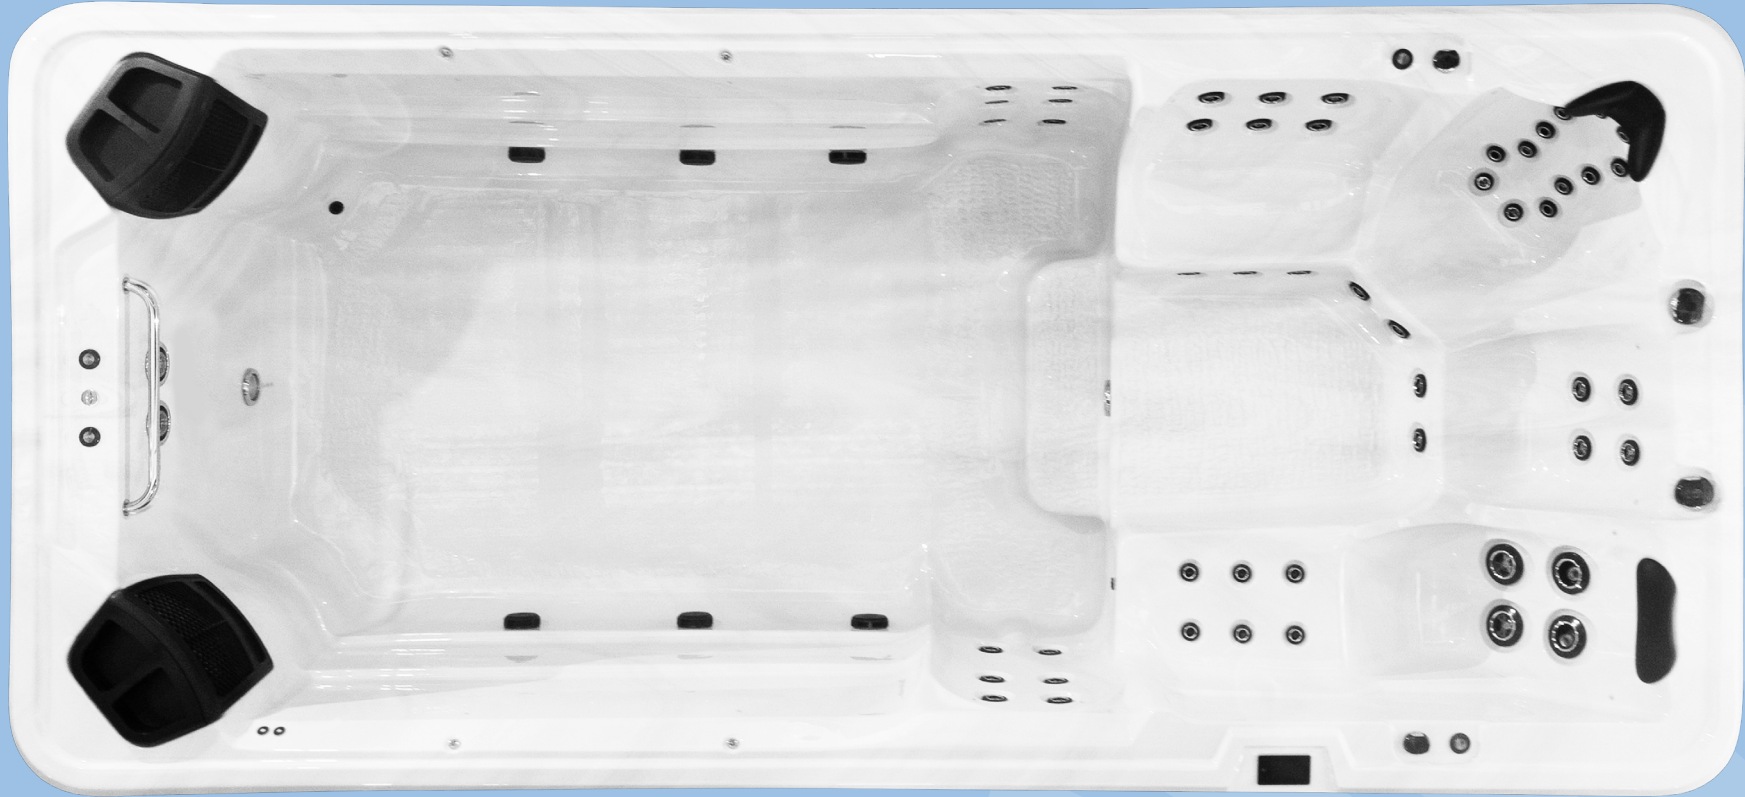

Swim Area - 2.90m

Full Swim Spa Experience

At 5 metres, the AquaStream 5 Single Zone offers ample space for exercise and relaxation. Its advanced swim system ensures a strong, consistent current for all swimming levels, while 60 jets provide powerful hydrotherapy. Perfect for fitness enthusiasts and those seeking to unwind.

Shell Colours

- White
- White Marble
- Sandstone
- Blue Marble
- Black Marble

Cabinet Colours

- Grey
- Charcoal
- Ash
- WhiteWash
- Timber