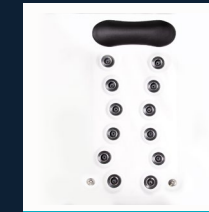

+ PLUS MODEL UPGRADE

For the ultimate relaxation upgrade the Cyclone Twister to the Plus model which has an additional Massage Pump.

Therapy

AquaFlow
BACK THERAPY

1x

AquaStream
BACK THERAPY

1x

AquaHeal
BACK THERAPY