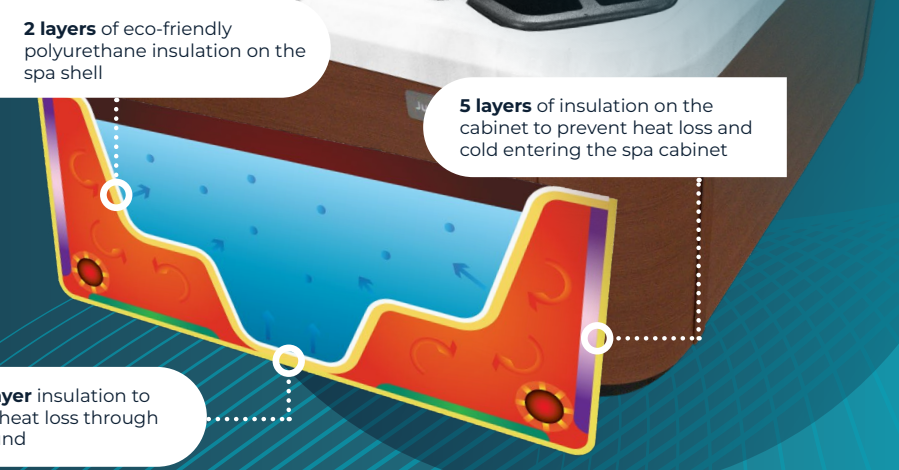

Made from Eternawood, this maintenance-free material is both weather and UV-resistant, meaning it won't split or require staining. With Tufflock, you can enjoy your swim spa without the worry of ongoing upkeep.

World Class 8 Layer Arctic Insulation

8 LAYER ARCTIC INSULATION

The revolutionary Arctic Insulation comes standard on all Cyclone Spas spa models, providing the most energy-efficient spa solution. Arctic Insulation advanced technology comprises of 8 layers which work together to trap heat inside the spa, preventing energy loss and assist in reducing overall running costs.

THE 8 LAYER INSULATION SYSTEM INCLUDES

- 5 layers that surround the spa cabinet
- 1 layer on the base to prevent heat loss through the ground
- 2 layers of sprayed eco-friendly polyurethane foam locking in the spa's temperature

These layers work together to provide an energy-efficient solution that is unmatched in the Australian spa market, creating a genuinely ground-breaking eco-friendly spa system.

2 layers of eco-friendly polyurethane insulation on the spa shell