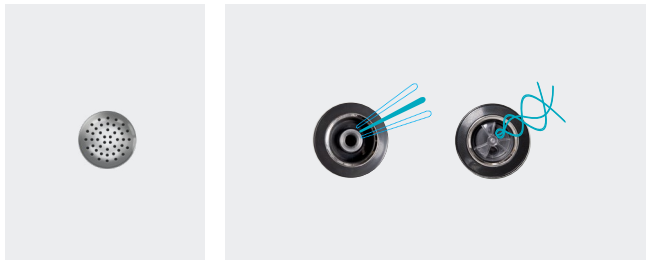

Precision focused spa jets

Each spa jet within a Cyclone Spa is highly engineered to provide the optimal hydrotherapy massage and is crafted using marine-grade stainless steel. The custom design of the jets ensures efficiency, longevity, and precision, which can be experienced throughout every spa and hydrotherapy experience.

AIR MASSAGE JETS

Air enters the spa through air massaging jets, creating a flow of soft bubbles. This provides a gentle massaging effect to help your joints and muscles relax.

MICRO HURRICANE JETS

Specially designed to provide a strong, targeted massage, with a small jet face directing water flow onto troublesome areas of the body, providing relief from aches and pains.