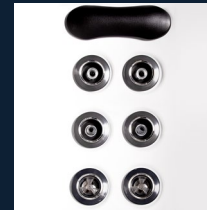

Cyclone Tempest

Seating Capacity 5 Adults
Dimensions (mm) 2000 x 2000 x 900
Total Jets 62 jets

- 🌀 7-Year Key Equipment Warranty
- 🌀 8 Layer Arctic Insulation - Reduces your energy costs
- 🌀 100 Year TuffFrame™ & TuffBase™ Structural Warranty
- 🌀 975 litres per minute at 4.2HP peak rate and 3HP continuous
- 🌀 A Safer Spa Experience with Suctionless Technology
- 🌀 100% Filtration - Water cycled and cleaned every 10 minutes
- 🌀 Premium Water Management - Ozone & Circulation pump included
- 🌀 Flush Mounted Spa Jets - for the ultimate hydrotherapy experience
- 🌀 Customisable colour selection for your Spa Jet, Filter Box, Headrest, Valves and Diverters
- 🌀 Waterfalls
- 🌀 Energy Efficient 3kW Heater
- 🌀 Maintenance Free Tufflock Cabinet
- 🌀 Lockable Hard Cover
- 🌀 Mood LED Lighting package including Headrests, Filter Box, Waterfall, Air Controls and Front Floor Lighting

+ PLUS MODEL UPGRADE

For the ultimate relaxation upgrade the Cyclone Tempest to the Plus model which has an additional Massage Pump.

Therapy

AquaFlow
BACK THERAPY

1x