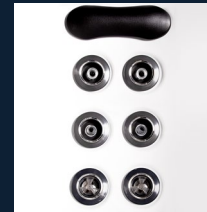

Cyclone Typhoon

Seating Capacity 5 Adults
Dimensions (mm) 2270 x 2270 x 900
Total Jets 64 jets

- 7-Year Key Equipment Warranty
- 8 Layer Arctic Insulation - Reduces your energy costs
- 100 Year TuffFrame™ & TuffBase™ Structural Warranty
- 975 litres per minute at 4.2HP peak rate and 3HP continuous
- A Safer Spa Experience with Suctionless Technology
- 100% Filtration - Water cycled and cleaned every 15 minutes
- Premium Water Management - Ozone & Circulation pump included
- Flush Mounted Spa Jets - for the ultimate hydrotherapy experience
- Customisable colour selection for your Spa Jet, Filter Box, Headrest, Valves and Diverters
- Waterfalls
- Energy Efficient 3kW Heater
- Maintenance Free Tufflock Cabinet
- Lockable Hard Cover
- Mood LED Lighting package including Headrests, Filter Box, Waterfall, Air Controls and Front Floor Lighting

Therapy

AquaFlow
BACK THERAPY

1x