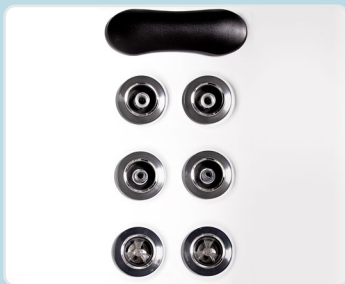

Experience hydrotherapy and its benefits

Hydrotherapy has been used for centuries to promote relaxation and wellness. With modern-day advancements in spa technology, which include strong massage jets, spas are now commonly used to relieve aches and pains and induce a relaxed state which some find beneficial to combat stress and sleeplessness.

The Cyclone Spas range provides the ultimate solution for your relaxation and hydrotherapy needs. Our 14 massaging therapies cater to a range of different focuses and functions, from broad-spectrum relaxation to targeted remedial treatment. You have the freedom to choose from a mix of therapies that are tailored to your individual needs, ensuring a personalised and unforgettable spa experience.

AQUAFLOW BACK THERAPY

Experience inner peace and relaxation with the AquaFlow Back Therapy. With up to 6 large Hurricane Jets, this therapy delivers complete back coverage and effectively melts away stress and tension, leaving you feeling rejuvenated in no time.