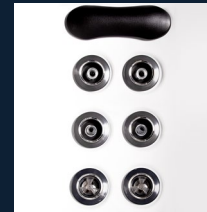

Cyclone Storm

Seating Capacity 6 Adults
Dimensions (mm) 2270 x 2270 x 900
Total Jets 63 jets

- 7-Year Key Equipment Warranty
- 8 Layer Arctic Insulation - Reduces your energy costs
- 100 Year TuffFrame™ & TuffBase™ Structural Warranty
- 975 litres per minute at 4.2HP peak rate and 3HP continuous
- A Safer Spa Experience with Suctionless Technology
- 100% Filtration - Water cycled and cleaned every 15 minutes
- Premium Water Management - Ozone & Circulation pump included
- Flush Mounted Spa Jets - for the ultimate hydrotherapy experience
- Customisable colour selection for your Spa Jet, Filter Box, Headrest, Valves and Diverters
- Waterfalls
- Energy Efficient 3kW Heater
- Maintenance Free Tufflock Cabinet
- Lockable Hard Cover
- Mood LED Lighting package including Headrests, Filter Box, Waterfall, Air Controls and Front Floor Lighting

Therapy

AquaFlow

BACK THERAPY

1x