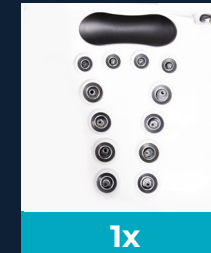

AquaStream
BACK THERAPY

1x