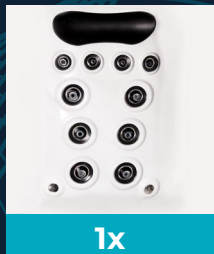

1x

Select Upgrade

AQUASOUND
BLUETOOTH
STEREO

AQUAGLOW
BACKLIT
JETS

ADDITIONAL
MINI
TOUCHPAD

ULTRAVIOLET
SANITISATION
(UV)

AquaTorrent
BACK THERAPY

Cyclone Storm