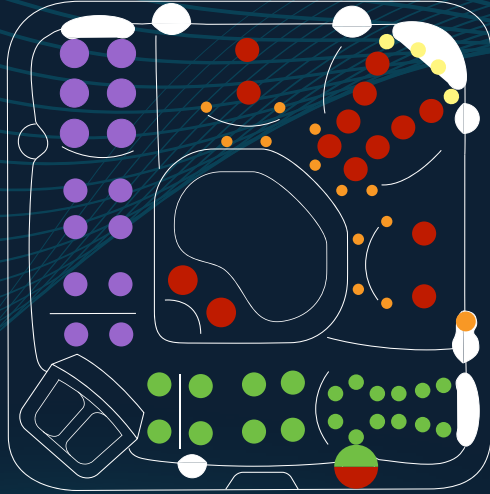

AQUASOUND
BLUETOOTH
STEREO

AQUAGLOW
BACKLIT
JETS

ADDITIONAL
MINI
TOUCHPAD

ULTRAVIOLET
SANITISATION
(UV)

Cyclone Monsoon

Seating Capacity 6 Adults
Dimensions (mm) 2270 x 2270 x 900
Total Jets 100 jets

-  7-Year Key Equipment Warranty
-  8 Layer Arctic Insulation - Reduces your energy costs
-  100 Year TuffFrame™ & TuffBase™ Structural Warranty
-  975 litres per minute at 4.2HP peak rate and 3HP continuous
-  A Safer Spa Experience with Suctionless Technology
-  100% Filtration - Water cycled and cleaned every 15 minutes
-  Premium Water Management - Ozone & Circulation pump included
-  Flush Mounted Spa Jets - for the ultimate hydrotherapy experience
-  Customisable colour selection for your Spa Jet, Filter Box, Headrest, Valves and Diverters
-  Waterfalls
-  Energy Efficient 3kW Heater
-  Maintenance Free Tufflock Cabinet
-  Lockable Hard Cover
-  Mood LED Lighting package including Headrests, Filter Box, Waterfall, Air Controls and Front Floor Lighting