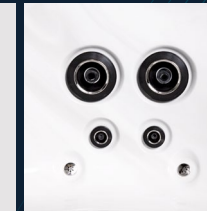

1x

AquaForce
BACK THERAPY

1x

1x

1x

Select Upgrade

AQUASOUND
BLUETOOTH
STEREO

AQUAGLOW
BACKLIT
JETS