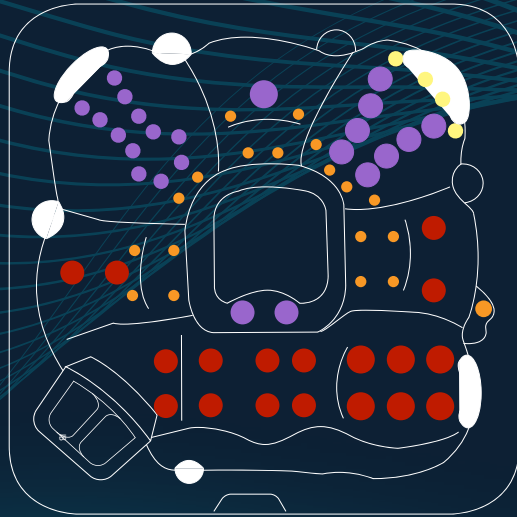

1x

Select Upgrade

AQUASOUND
BLUETOOTH
STEREO

AQUAGLOW
BACKLIT
JETS

ADDITIONAL
MINI
TOUCHPAD

ULTRAVIOLET
SANITISATION
(UV)

Cyclone Tornado

Seating Capacity 10 Adults
Dimensions (mm) 3000 x 2270 x 900
Total Jets 75 jets