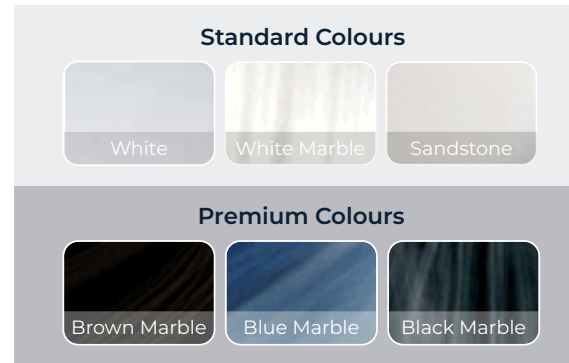

SHELL COLOURS

CABINET COLOURS

Select Upgrade

The Cyclone Spas range continues to prioritise delivering a personalised spa experience that caters to your unique relaxation needs and objectives. As a part of this commitment, the Select Upgrade is available to elevate and enhance your spa experience by offering a variety of premium features that take your relaxation to the next level.