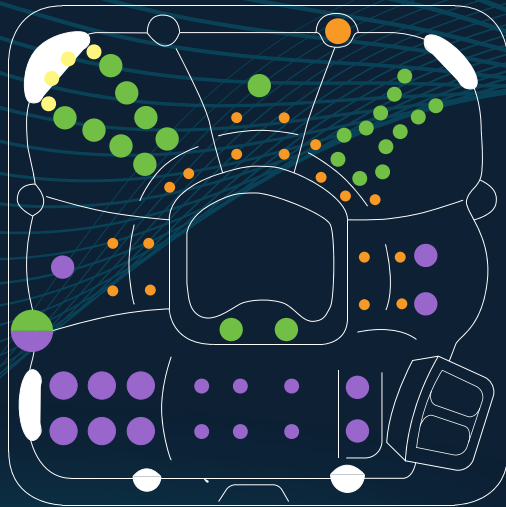

1x

Select Upgrade

**AQUASOUND
BLUETOOTH
STEREO**

**AQUAGLOW
BACKLIT
JETS**

**ADDITIONAL
MINI
TOUCHPAD**

**ULTRAVIOLET
SANITISATION
(UV)**

Cyclone Whirlwind

Seating Capacity 6 Adults
Dimensions (mm) 2100 x 2100 x 900
Total Jets 44 jets