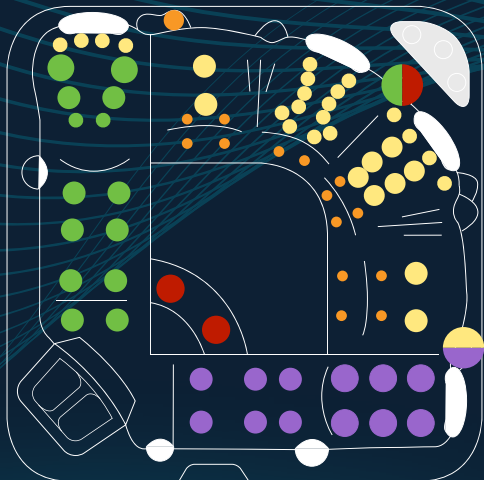

1x

Select Upgrade

AQUASOUND
BLUETOOTH
STEREO

AQUAGLOW
BACKLIT
JETS

ADDITIONAL
MINI
TOUCHPAD

ULTRAVIOLET
SANITISATION
(UV)

AquaTorrent
BACK THERAPY

Cyclone Storm