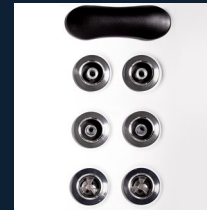

Cyclone Zephyr

Seating Capacity 3 Adults
Dimensions (mm) 2100 x 1600 x 900
Total Jets 40 jets

- 7-Year Key Equipment Warranty
- 8 Layer Arctic Insulation - Reduces your energy costs
- 100 Year TuffFrame™ & TuffBase™ Structural Warranty
- 975 litres per minute at 4.2HP peak rate and 3HP continuous
- A Safer Spa Experience with Suctionless Technology
- 100% Filtration - Water cycled and cleaned every 7 minutes
- Premium Water Management - Ozone & Circulation pump included
- Flush Mounted Spa Jets - for the ultimate hydrotherapy experience
- Customisable colour selection for your Spa Jet, Filter Box, Headrest, Valves and Diverters
- Waterfalls
- Energy Efficient 3kW Heater
- Maintenance Free Tufflock Cabinet
- Lockable Hard Cover
- Mood LED Lighting package including Headrests, Filter Box, Waterfall, Air Controls and Front Floor Lighting

Therapy

AquaFlow
BACK THERAPY

1x