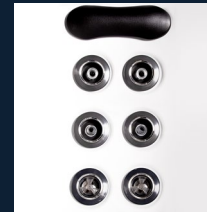

+ PLUS MODEL UPGRADE

For the ultimate relaxation upgrade the Cyclone Twister to the Plus model which has an additional Massage Pump.

Therapy

AquaFlow
BACK THERAPY

1x

AquaStream
BACK THERAPY

1x

AquaHeal
BACK THERAPY