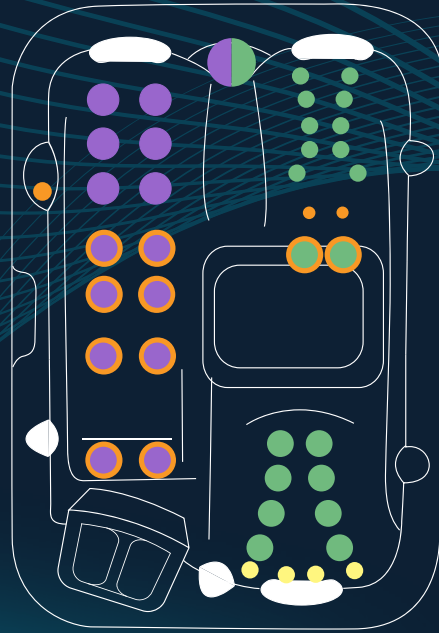

1x

AquaFlex
FOOT THERAPY

1x

Select Upgrade

AQUASOUND
BLUETOOTH
STEREO

AQUAGLOW
BACKLIT
JETS

ADDITIONAL
MINI
TOUCHPAD

ULTRAVIOLET
SANITISATION
(UV)